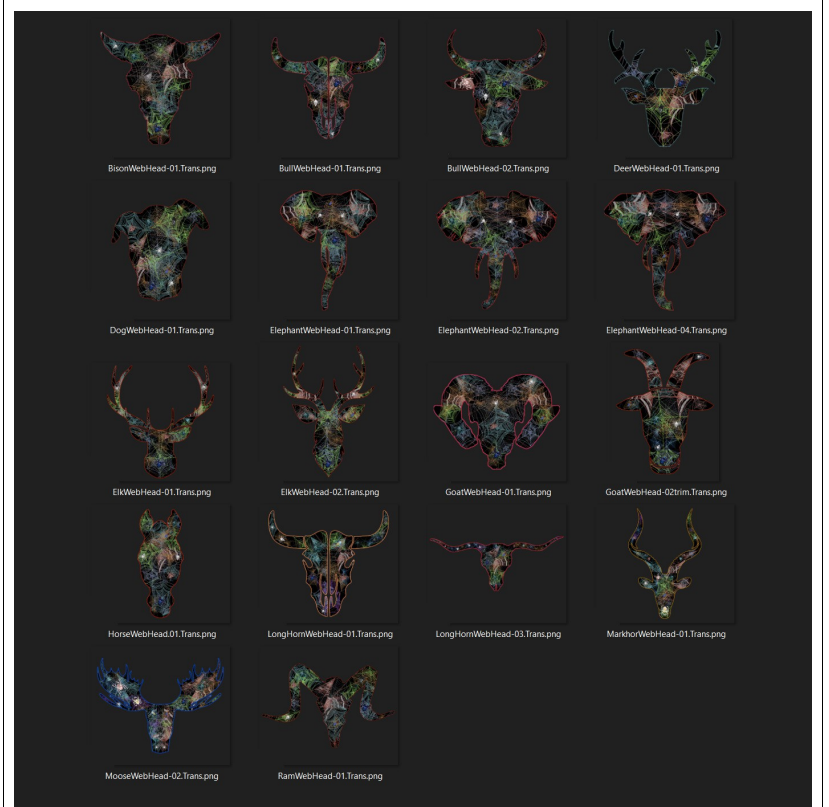

## FEATURES

- Full permission textures of original multi-media artwork.
- Set of 3 single images with black, gray and transparent backgrounds.
- Set of 3 repeating pattern images with black, gray and transparent backgrounds.
- Additional trimmed images may be available in some groups.

## UNPACKING SL MARKETPLACE

Markerplace purchases most likely will not be boxed and can be viewed in the contents tab on the product page. Those items will go to your Received Items Folder in your Inventory.

## INFORMATION

Additional information at <http://thunderchild.net>.

A silhouette of the Head filled with spider webs and spiders. Each spider and web are hand drawn and then digitized. The head silhouette is used to layout the webs and spiders separately for each group of heads (current listing: Bison, Bull, Deer, Dog, Elephant, Elk, Goat, Horse, LongHorn, Markhor, Moose, Ram).

Web Head Group (01/18/2021)

Each group has a set of backgrounds, generally a transparent, black and gray. One or more repeating pattern layouts are available. The full selections of available textures are in-world at the Milda Region location.